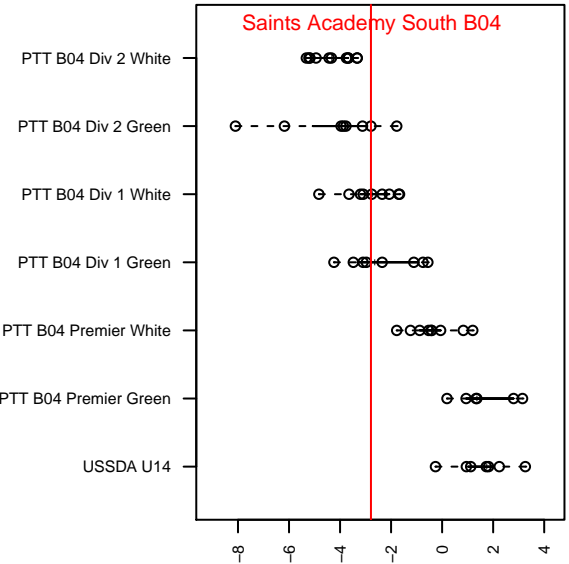

# Saints Academy South B04

, OR  
 B04 total strength=1010  
 attack=3.7 defense=1.16  
 fall league = PTT B04 Div 2 Green  
 spr league = Spr OYS B04 Div 2 Green

alt names used:  
 SAINTS ACADEMY 04B SOUTH (OR)  
 Saints Academy 04B South  
 Saints 04B South  
 Saints 04B South  
 Saints 04B South

Venues played:  
 2017 Oswego Nike Cup Silver U14  
 2017 Chinook Cup U14  
 2017 PTT B04 Division 2 Green  
 2017 OYS Founders Cup B04  
 2017 Spr OYS B04 Division 2 Green

**Saints Academy South B04**  
 Dots are actual minus expected GF (blue circles) and GA (red triangles).  
 Blue line is smoothed change in attack strength. Red is smoothed change in defense strength.

**attack and defense variance (black dot)  
relative to other teams  
and top 10 in region**

**attack and defense rating  
relative to others at age  
and all opponents in last 13 months**

**Performance relative to 13 month average**